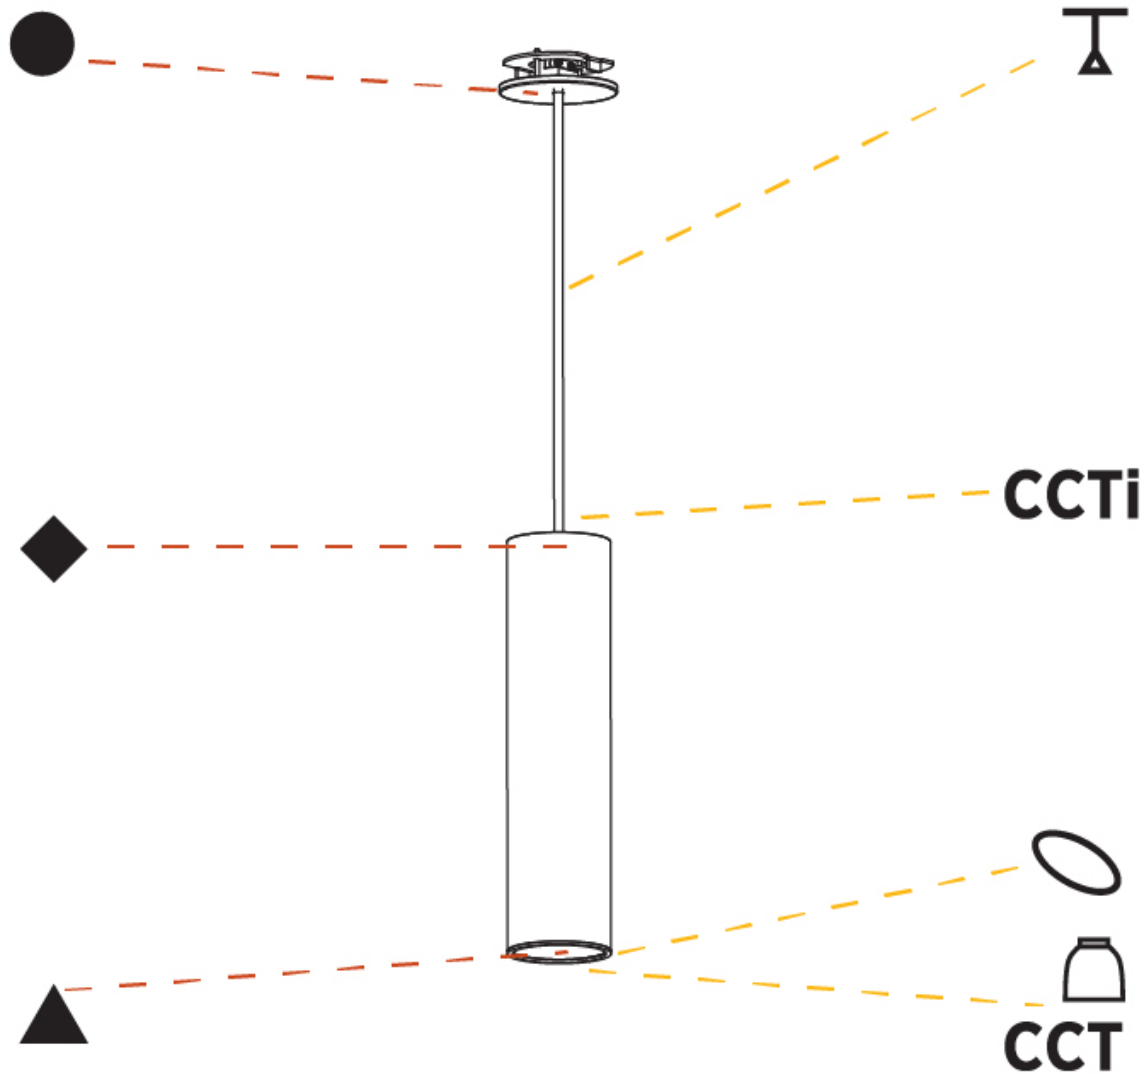

HANGOVER MONOPOINT RECESSED CANOPY SUSPENSION

A300159-

PROJECT
TYPE
SPECIFIER
QUANTITY
DATE